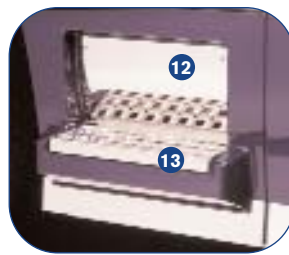

REAR STEP INSERT 12

Enhances rear step with great looking stainless trim. (all pieces sold as pairs)
PART # 85104887

REAR STEP TRIM 13

Attaches to edge of the step for great looks, pieces sold in sets for 4 steps.
PART # 85104888