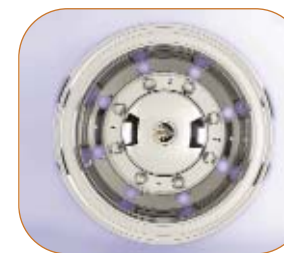

REAR WHEEL COVER KITS

Stainless steel universal rear simulator kit for 22.5" Budd style wheels

PART # 3945512

Stainless steel rear simulator kit for 22.5" Budd or Dayton style wheels

PART # 3945501

Stainless steel rear simulator kit for 24.5" wheels

PART # 3945513