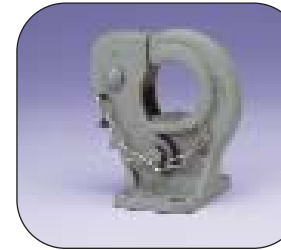

PINTLE HOOKS

Rigid type, 2,000 lbs. max. vertical load,
10,000 lbs. max. gross trailer weight.
PART # 3947720