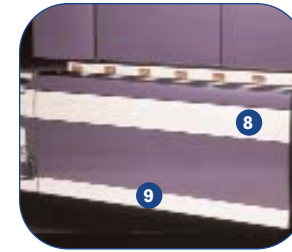

CAB FAIRING TRIM 6

Fits easily, dresses up the fairing located under the doors. (sold as pairs)

FRONT SECTION-ALL SLEEPER CABS
(61.75" Long)

Fits easily over existing panel, fastens using 2-sided tape (provided). (sold as pairs)

PART # 85104874

7 BOTTOM FAIRING TRIM

Attaches to bottom of fairing using supplied hardware.

(sold as pairs)

PART # 85104876

SLEEPER FAIRING TRIM

Continues the sleek line provided by the cab fairing trim, fits easily over existing panel, using 2-sided tape (provided). (sold as pairs)