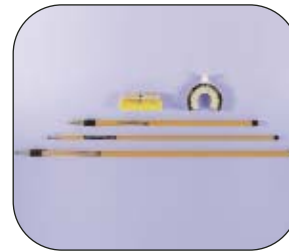

WHEEL CHOCK

Heavy duty chock block, molded rubber grips surface, weather resistant.

PART #1117289

HYDRAULIC JACKS

20-ton capacity bottle jack
PART # 3945236

12-ton capacity bottle jack
PART # 02-7077608

BRUSH HEAD

10", yellow, soft truck wash brush.

PART # 3919268

STACK BRUSH

Especially designed for washing chrome stacks on big rigs

PART # 3919269

BRUSH HANDLES

Fiberglass pole extends from 4' to 8'

PART # 3919270

Fiberglass pole extends from 6' to 12'

PART # 3919271

5' fiberglass stationary pole

PART # 3919272

BOOSTER CABLES

4 gauge, 16'
PART #3945667

4 gauge, 20'
PART # 3945668

Replacement clamps (pair)
PART # 3945665

BOOT BRUSHES

Mounts to exterior steps; cleans dirt, mud, and snow off shoes before you get into the truck.

Black boot brush
PART # 3919262

Blue boot brush
PART # 3919263

Red boot brush
PART # 3919264

WINDOW SQUEEGEE

10" wide head, 20" wood handle.

PART # 3133525

WORK GLOVES

Leather work gloves
PART # 3135659

ICE SCRAPER

Wood handle ice scraper

PART #3915908

ICE SCRAPER

Telescoping, aluminum handle ice scraper extends from 32" to 43.5".

PART # 176687