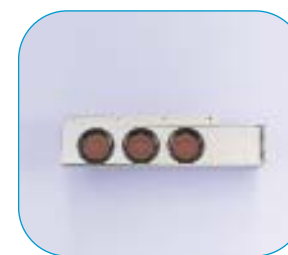

LIGHTED MUDFLAP BRACKET SET

Chrome mudflap bracket/light bar, each bar has three 4" round stop/tail/turn LED lights.
PART # 3948431

ANGLED MUDFLAP HANGERS

Shortie FB 27 spring loaded bracket set, 45 degree angled, polished stainless steel, 27.54" overall length.
PART # 8082564

Shortie FB 27 spring loaded bracket set, 45 degree angled, black painted steel, 27.54" overall length.
PART # 3133498

Spring loaded kit, with 45 degree angle, black painted steel.
PART # 176680

3/4" square, double coil arm, with 45 degree angle, complete kit.
PART # 46390-0006

45 degree aluminum plate with reflective tape, driver's side.
PART # 20357736

45 degree aluminum plate with reflective tape, passenger's side.
PART # 20357737