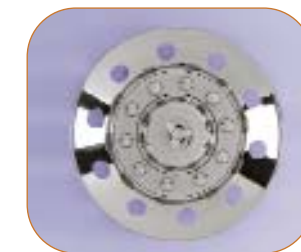

REAR WHEEL COVER KITS

Stainless steel universal rear simulator kit for 22.5" Budd style wheels

PART # 3945512

Stainless steel rear simulator kit for 22.5" Budd or Dayton style wheels

PART # 3945501

Stainless steel rear simulator kit for 24.5" wheels

PART # 3945513