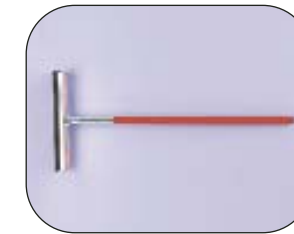

Black boot brush
PART # 3919262

Blue boot brush
PART # 3919263

Red boot brush
PART # 3919264

WINDOW SQUEEGEE

10" wide head, 20" wood handle.

PART # 3133525

WORK GLOVES

Leather work gloves
PART # 3135659