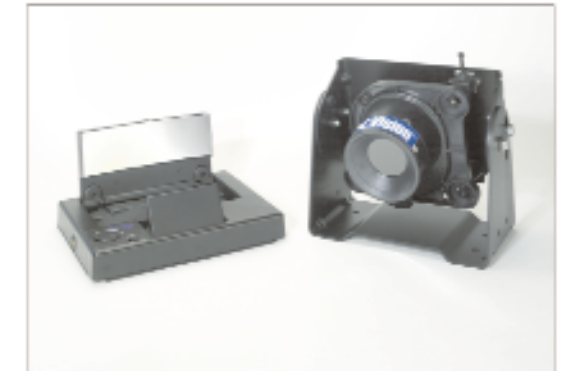

Part number BW 5010086 XVision installation Kit includes infrared camera, display unit, brackets, wiring and more. Additional configurations are available to meet your application needs.

Bendix®

* assumes driving speed at 60 mph
This product is subject to US export laws.
License required for export outside the US or Canada.
© 2002 Bendix Commercial Vehicle Systems, LLC. All rights reserved.