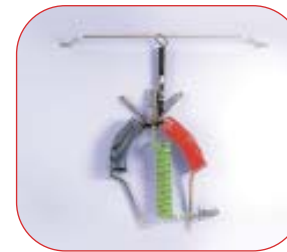

Galvanized steel deck plate, 23 3/4" x 33 3/4".

PART # 3915301

Aluminum deck plate, 23 3/4" x 33 3/4".

PART # 3915300

HOSE CADDY SLIDE BAR

Towel bar with spring hanger for
holding up air and electric cords